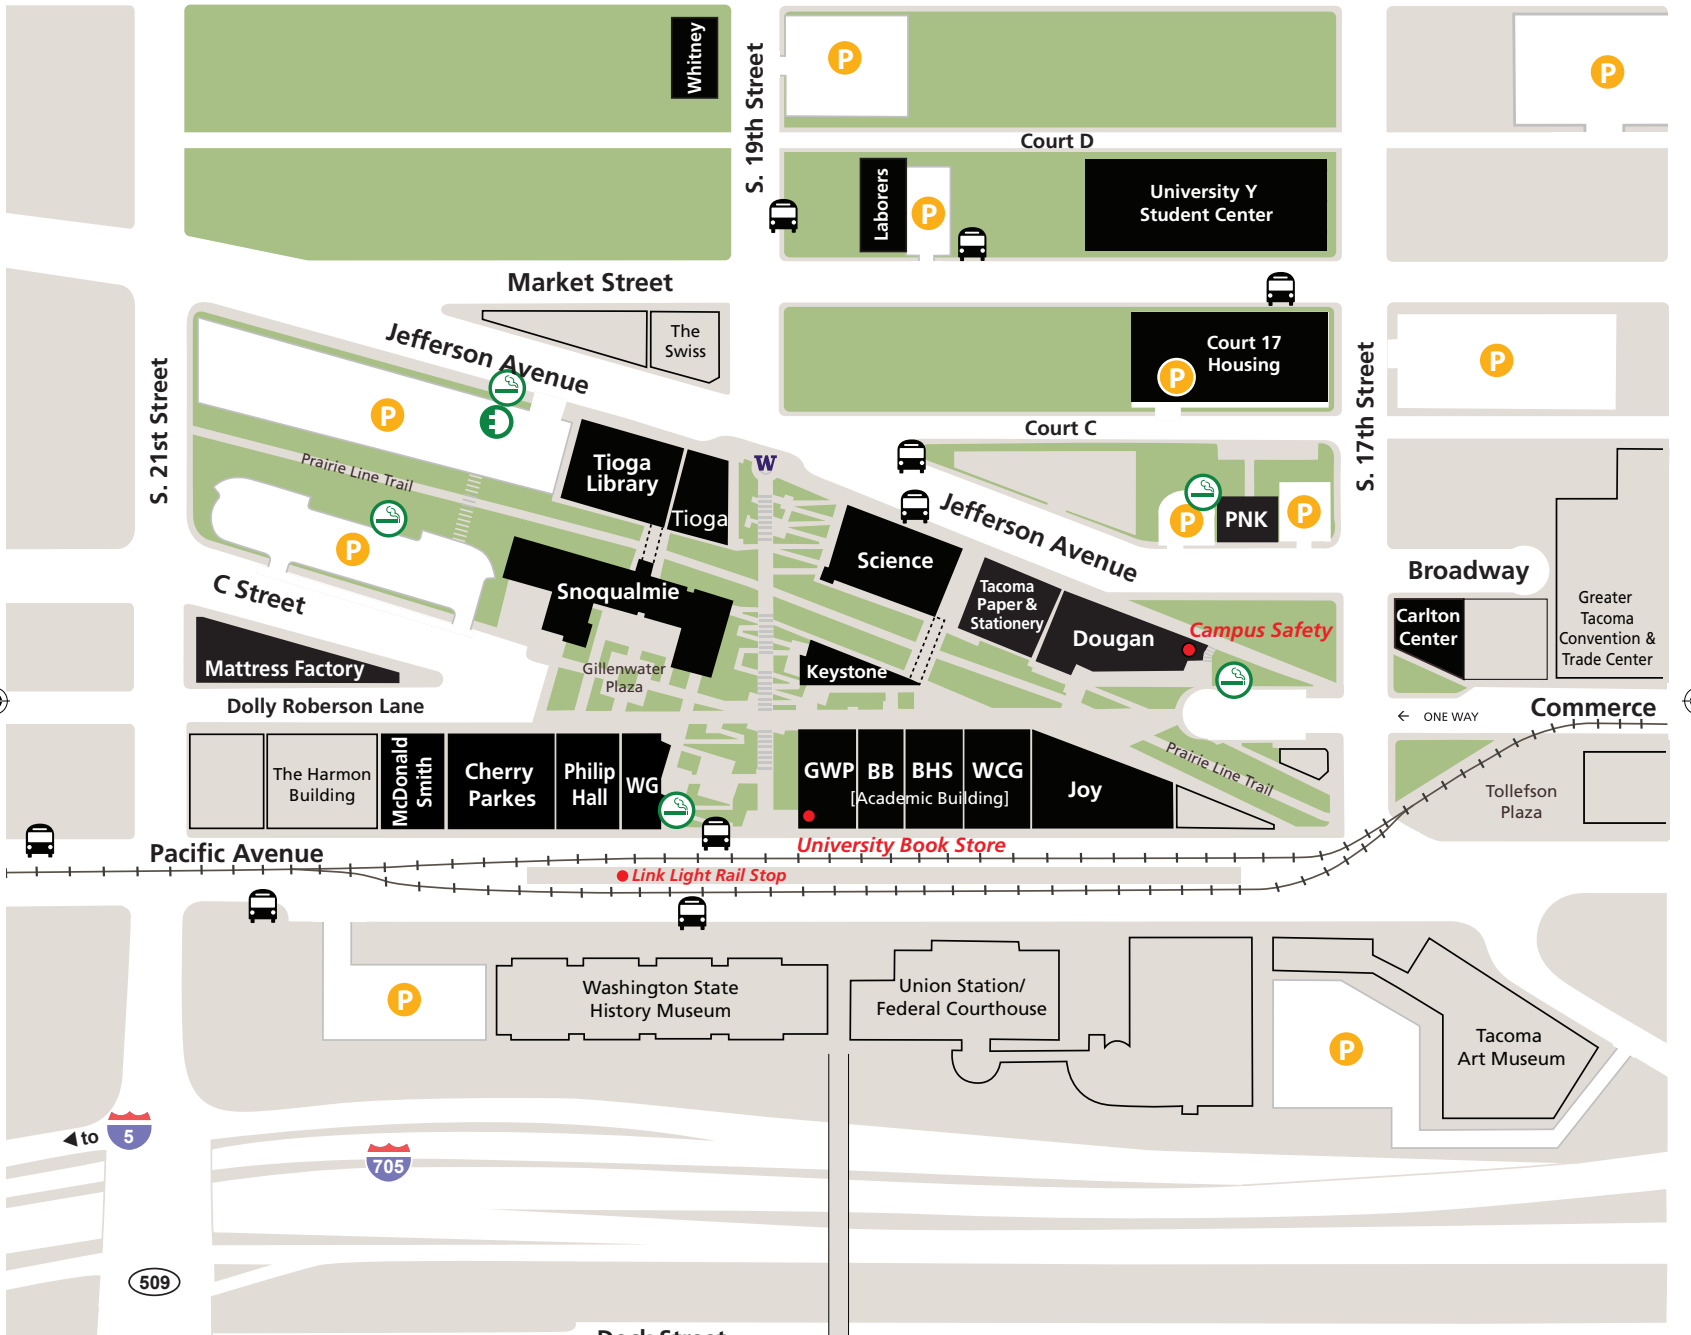

CAMPUS MAP & DIRECTORY

- Public Pay Parking
- Bus stop
- Electric Vehicle (EV) Charging Station
- UW Tacoma is a non-smoking campus. Please help us maintain a healthy environment by smoking in designated areas only. This includes any kind of lighted pipe, cigar, cigarette, electronic cigarette, or any other lighted smoking equipment. WAC 478-136-030
- Skateboarding is prohibited on lawns, benches, stairs, hand rails, loading ramps, sculptures and inside buildings. Skateboarders must dismount and walk in areas designated as walk zones during regular class hours. WAC 516-15-045

The UW Tacoma campus is located on Pacific Avenue in downtown Tacoma across from the Washington State History Museum and Union Station.

Driving: From I-5 take the I-705/Tacoma City Center exit (exit 133). From I-705 take the South 21st Street exit. Turn left at the traffic light onto 21st Street. Go through the light at Pacific Avenue and you will see parking on the right.

Public Transportation: A number of Pierce Transit and Sound Transit bus routes stop on campus. The free Link light-rail train stops right in front of campus at the 19th Street/Union Station stop.

Parking: There are several pay parking lots on campus. Most street parking around campus is metered and limited to 90 minutes. Parking is also available at the Tacoma Dome Transit Station, where the light-rail line begins.