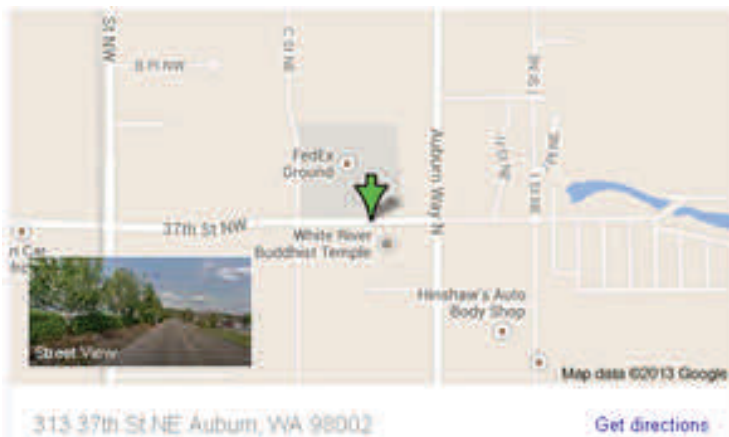

Burndale Community Center

1044 18th Ave NE
Auburn, WA 98002

Firwood Circle Community Center

317 37th Ave SE
Auburn, WA 98002

Ready to get started?

CONTACT:

Burndale- Diana Lian,
dianal@nhwa.org

Firwood Circle- Sergio Beltran,
sergiob@nhwa.org

How to get to our sites:

Burndale Youth Tutoring & Resource Center

1044 18th St NE, Auburn, WA 98002

Bus routes: MT180, MT 181, and MT910. Auburn Way N & 17th St Ne | St Ne & 22nd St Ne | St Ne & 18th St Ne

Firwood Circle Youth Tutoring & Resource Center 313 37th St. NE, Auburn, WA 98002

Bus routes: MT180, MT 181, and MT910. Auburn Way N & 37th St Ne 37th St Ne & I St Ne Auburn Way N & 30th St Ne

This event/activity is NOT being sponsored by the school district and the district assumes no responsibility for the conduct of or safety of the event/activity. In consideration for the privilege to distribute these materials, the school district shall be held harmless from any cause of action, claim, or petition filed in any court or administrative tribunal arising out of the distribution of these materials, including all costs, attorney's fees, and judgments or awards.