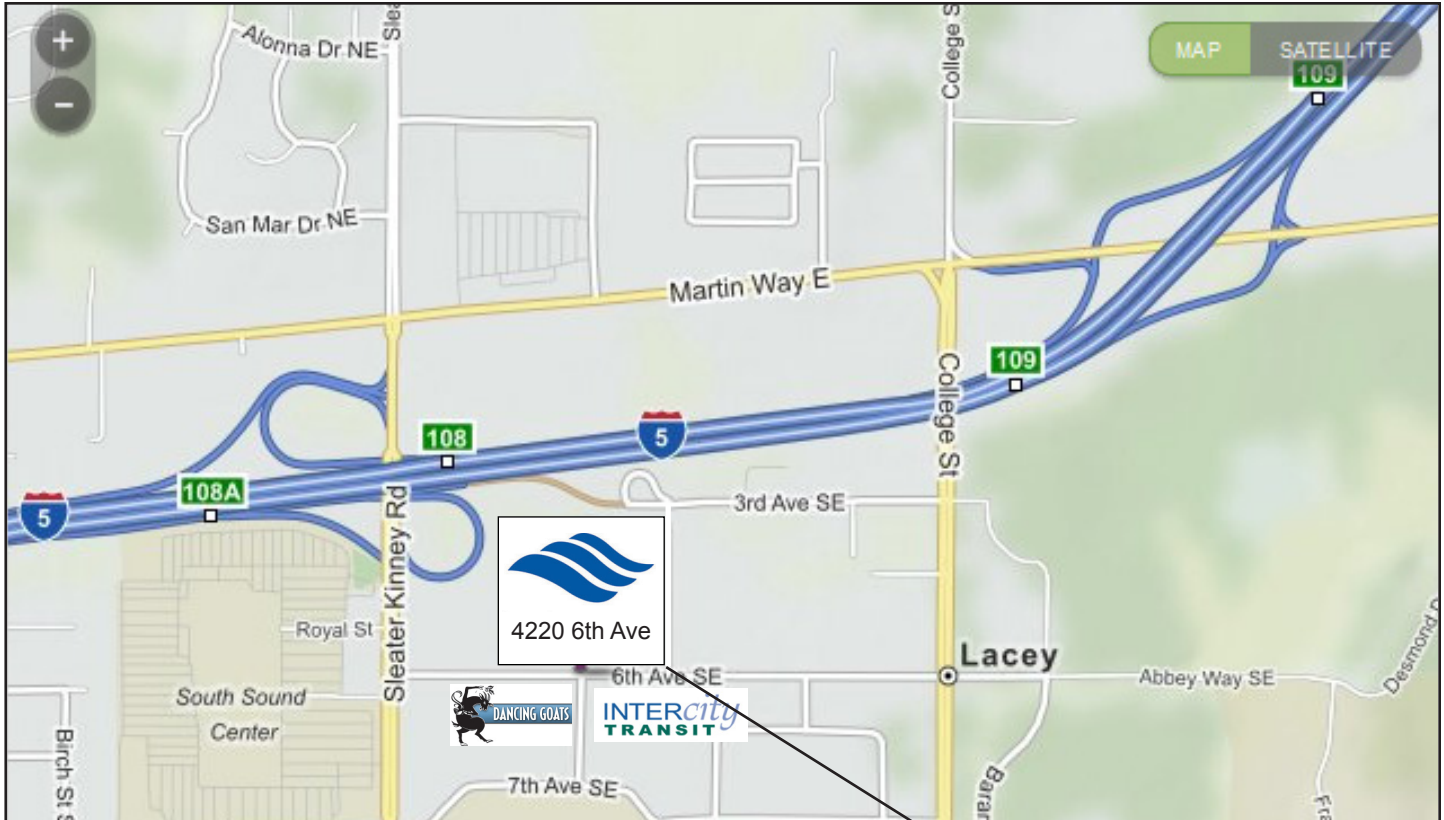

NEW for Fall Quarter 2015

Lacey Campus

4220 6th Ave SE
Lacey, WA 98503

South Puget Sound
COMMUNITY COLLEGE

From I-5 Northbound

From I-5 Northbound, Take the Sleater-Kinney Rd exit, EXIT 108, toward College St. Take the Sleater-Kinney Rd S exit, EXIT 108A. Keep left to take the ramp toward College St. Turn right on to Golf Club Road SE. Turn right into the South Puget Sound Community College Lacey Campus.

From I-5 Southbound

From I-5 Southbound, Take the Martin Way exit, EXIT 109, toward Sleater-Kinney Rd N. Turn right onto Martin Way E. Turn left onto College St SE. Turn right onto 6th Ave SE. Turn right into the South Puget Sound Community College Lacey Campus.

Parking

Parking is free and located around all the buildings on the Lacey campus.