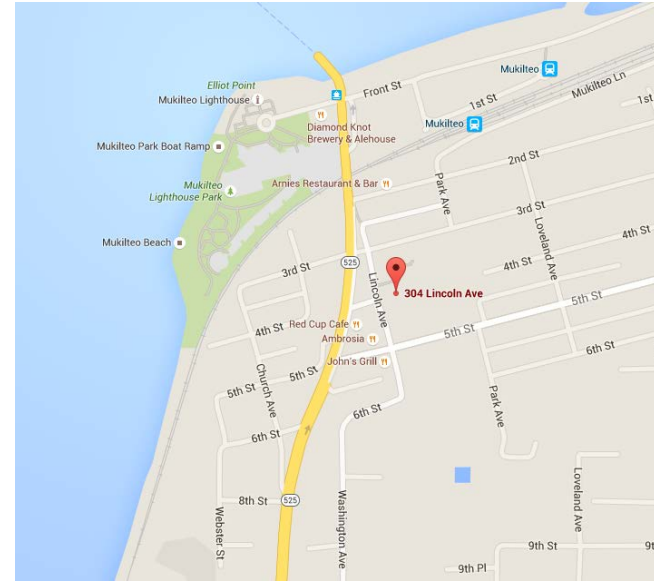

Directions to Rosehill Community Center, Mukilteo, WA

City of Mukilteo - Rosehill Community Center
304 Lincoln Avenue, Mukilteo, WA 98275
Phone: 425.263.8180 FAX: 425.353.2457

From Seattle (North on I-5)

- Merge onto WA-525 using Exit 182 towards Hwy 99 Continue on WA-525
- Turn right at 5th Street
- Drive one block and turn left onto Lincoln Avenue.
- Rosehill Community Center is on the right side of the street.

From Everett (South on I-5)

- Merge onto WA-526 W via Exit 189 towards Mukilteo/Is Ferry
- Turn right onto Mukilteo Speedway/WA-525
- Turn right at 5th Street
- Drive one block and turn left onto Lincoln Avenue.
- Rosehill Community Center is on the right side of the street.