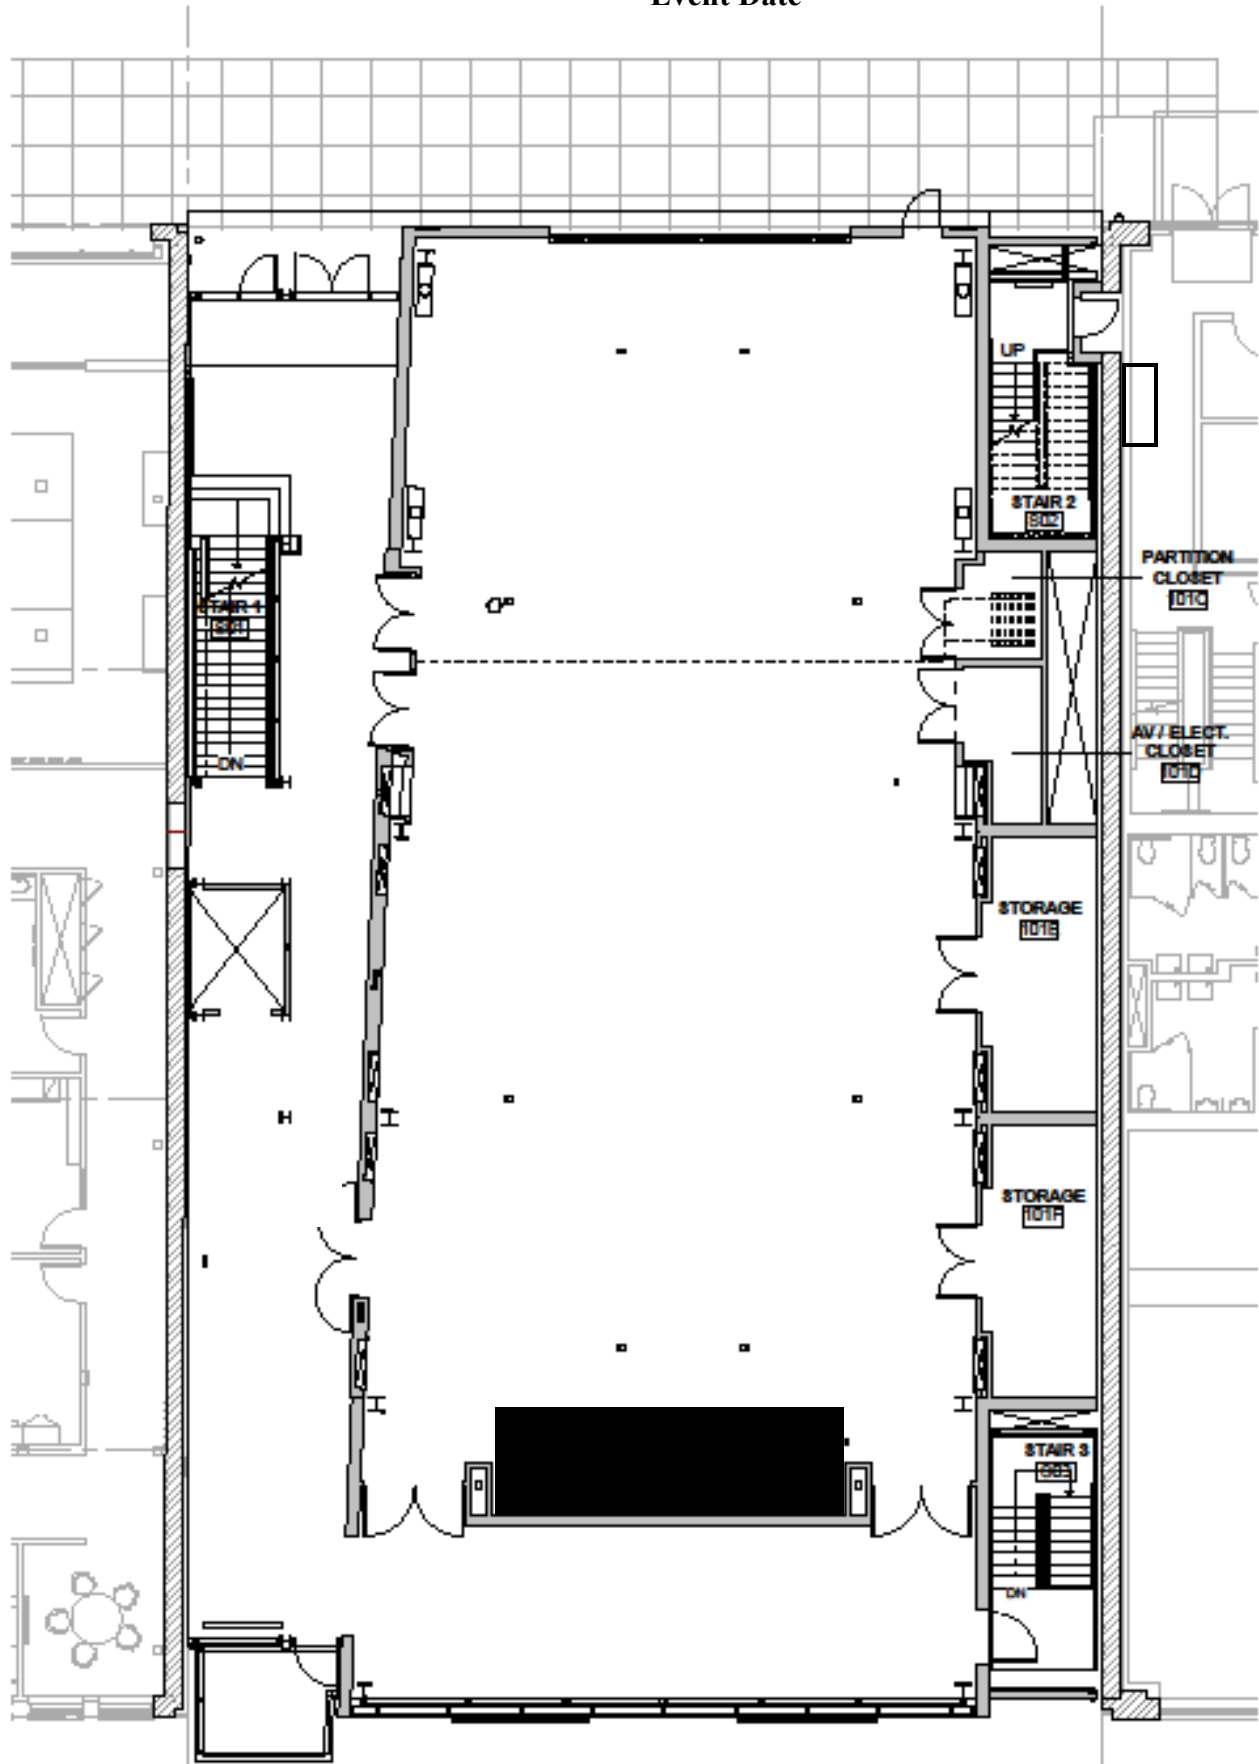

Event Name
Event Date

Bistro
Tables ●

6' Tables

○ Round tables —
9 chairs per table.