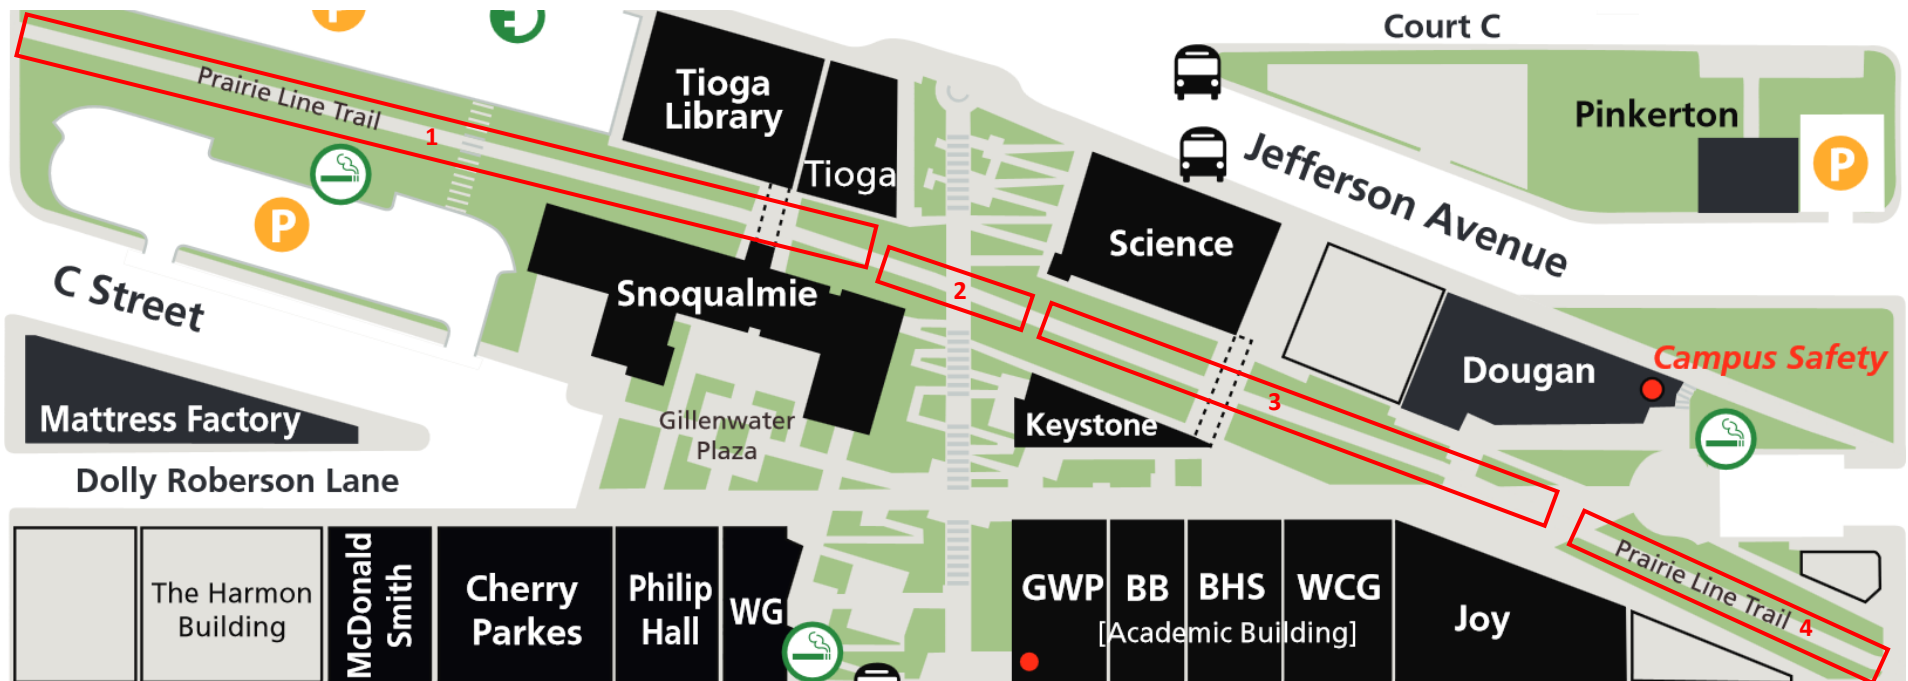

Prairie Line Trail Location Breakdown

1. South: 21st Street to Grand Staircase
2. Plaza: Center area where the Trail meets the Stairs
3. North: Grand Staircase to Dougan Circle
4. JLS Memorial: Far north end from 17th to Dougan Circle, near JLSM Sculpture