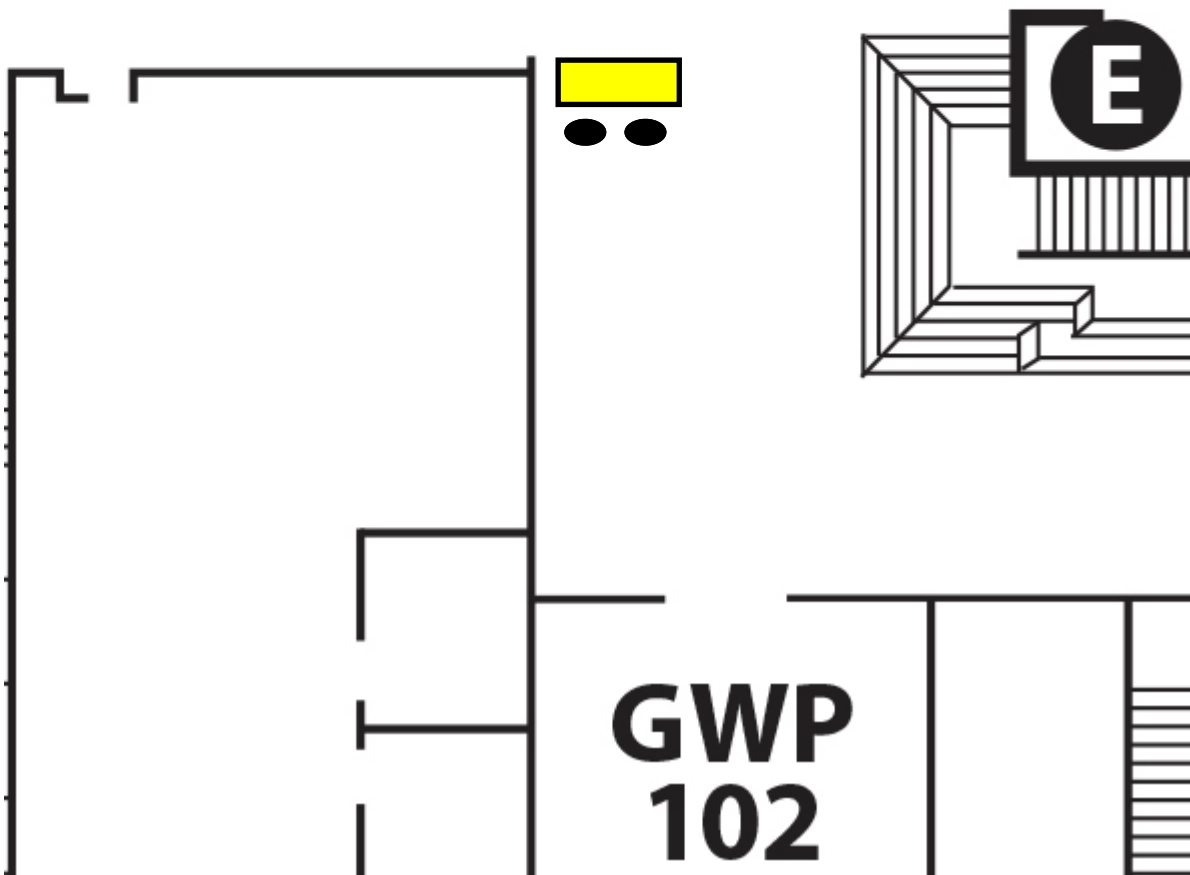

GWP Atrium

Option A
1 - 6' table with 2 chairs