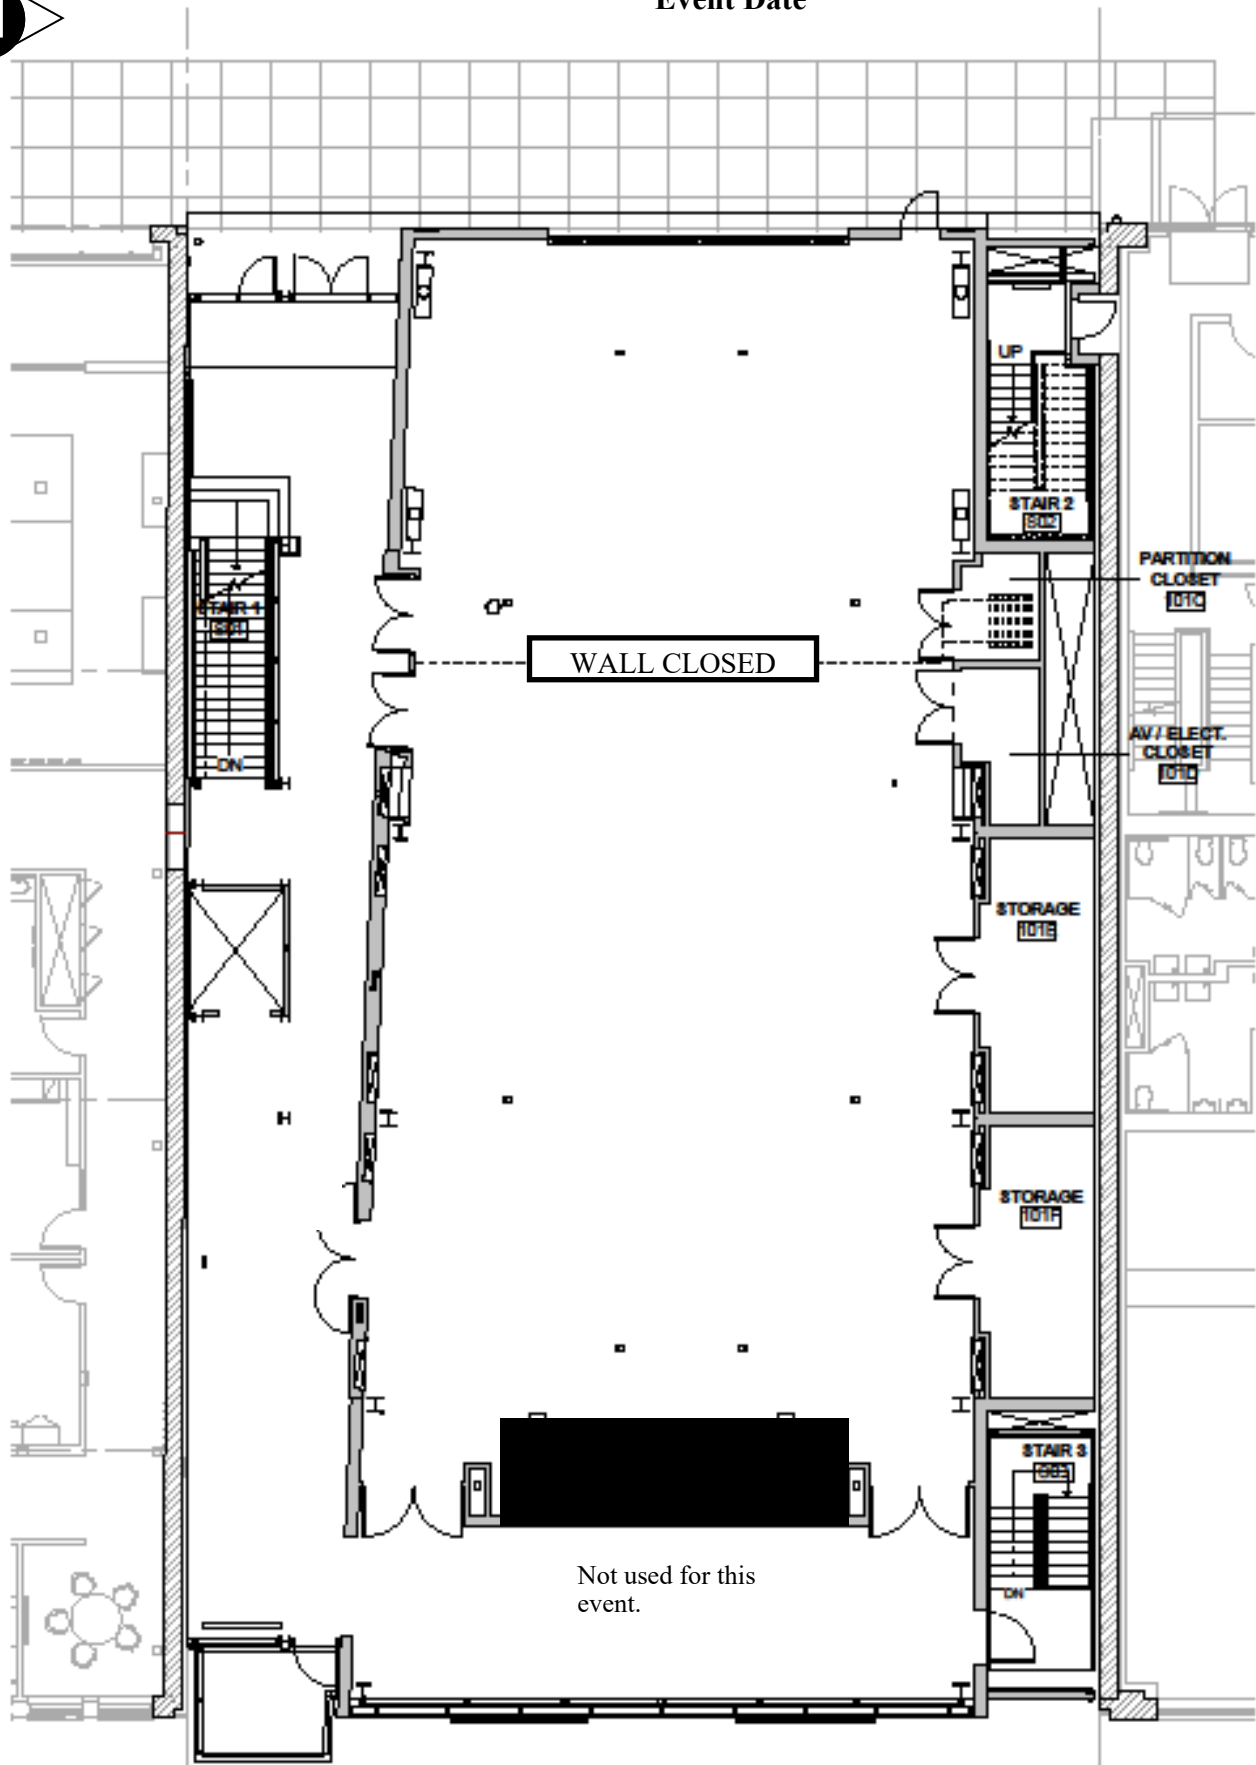

Event Name
Event Date

● Bistro Tables

■ 6' Tables - 2 chairs

○ Round tables — 10 chairs max per table (though uncomfortable)