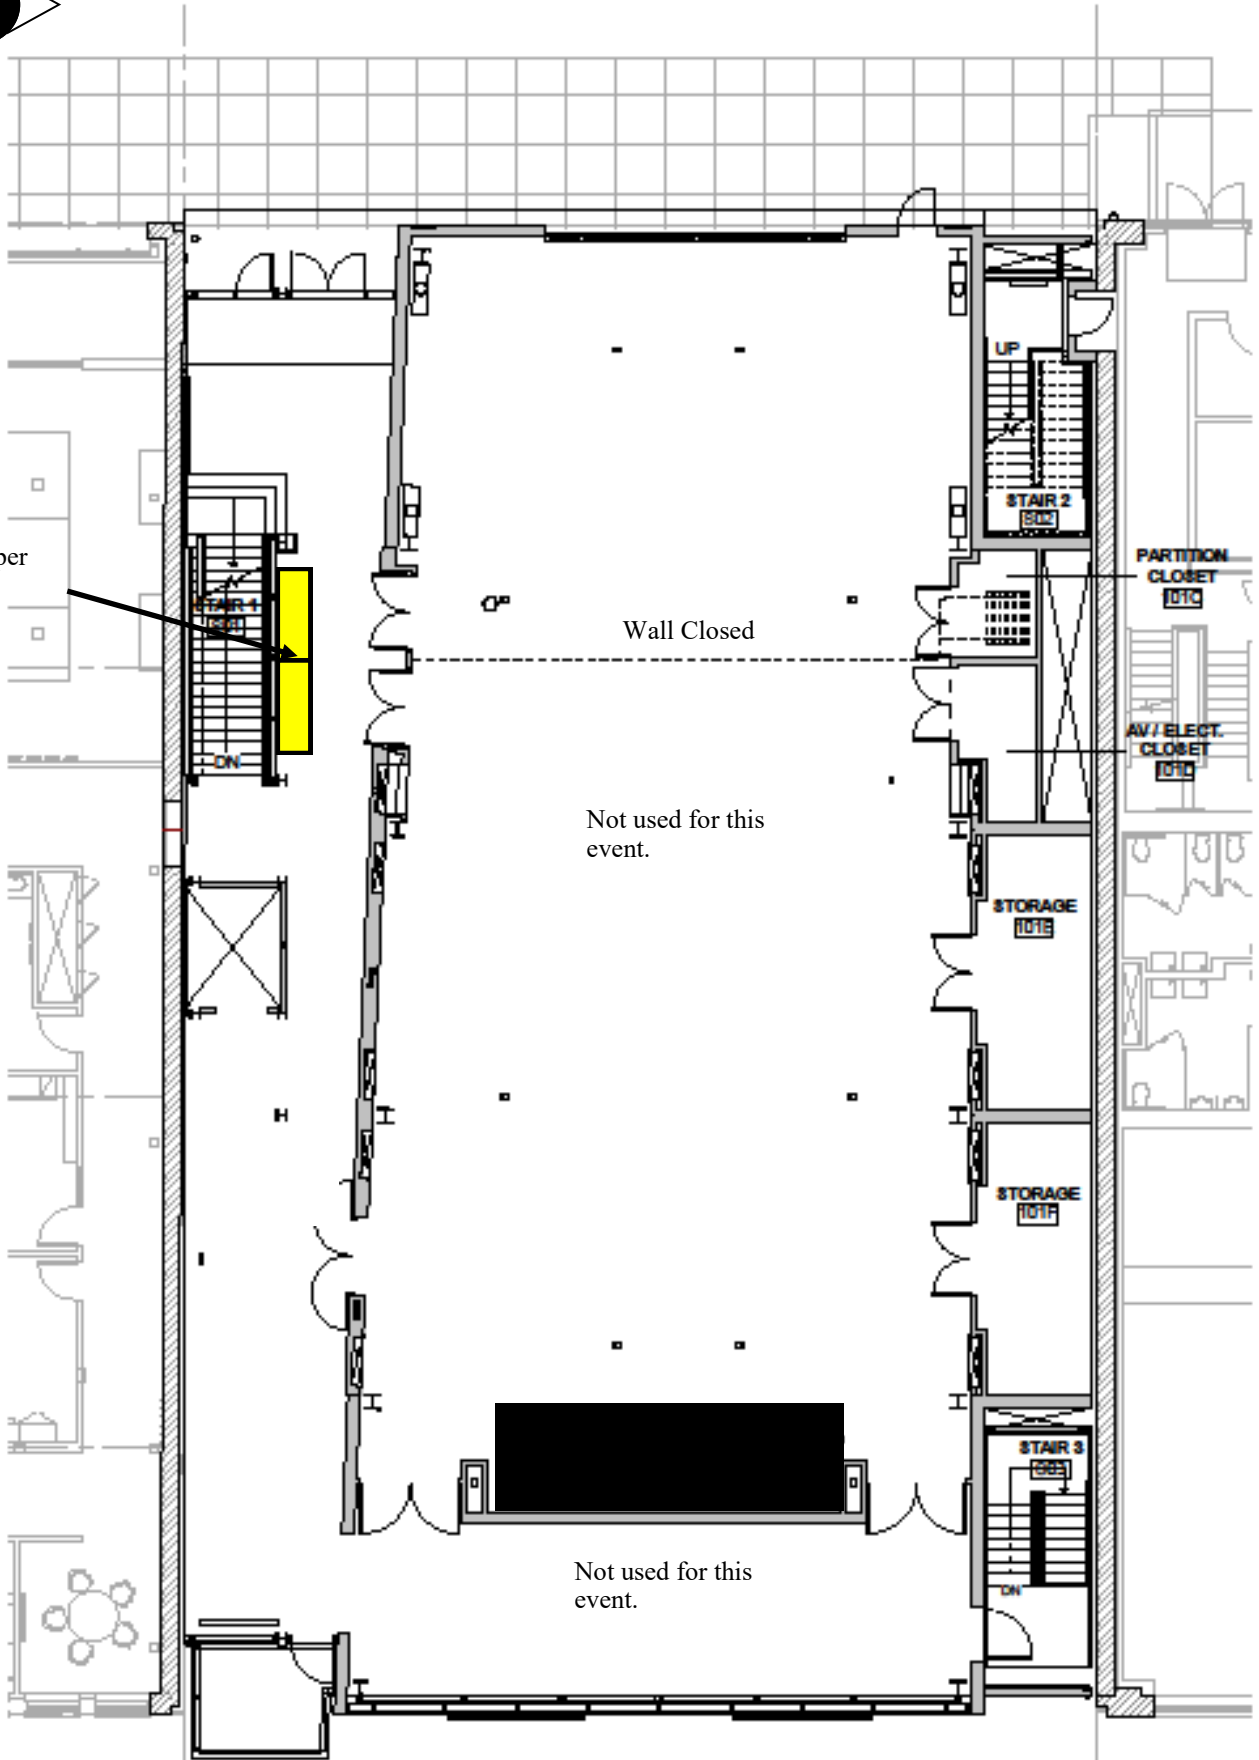

Event Name:
Event Date:

2 chairs per table

Wall Closed

Not used for this event.

Not used for this event.

STAIR 2
502

PARTITION
CLOSET
101C

AV/ELECT.
CLOSET
101E

STORAGE
101B

STORAGE
101F

STAIR 3
503

● Bistro Tables

■ 6' Tables -
See notes

○ Round tables —
10 chairs per table.