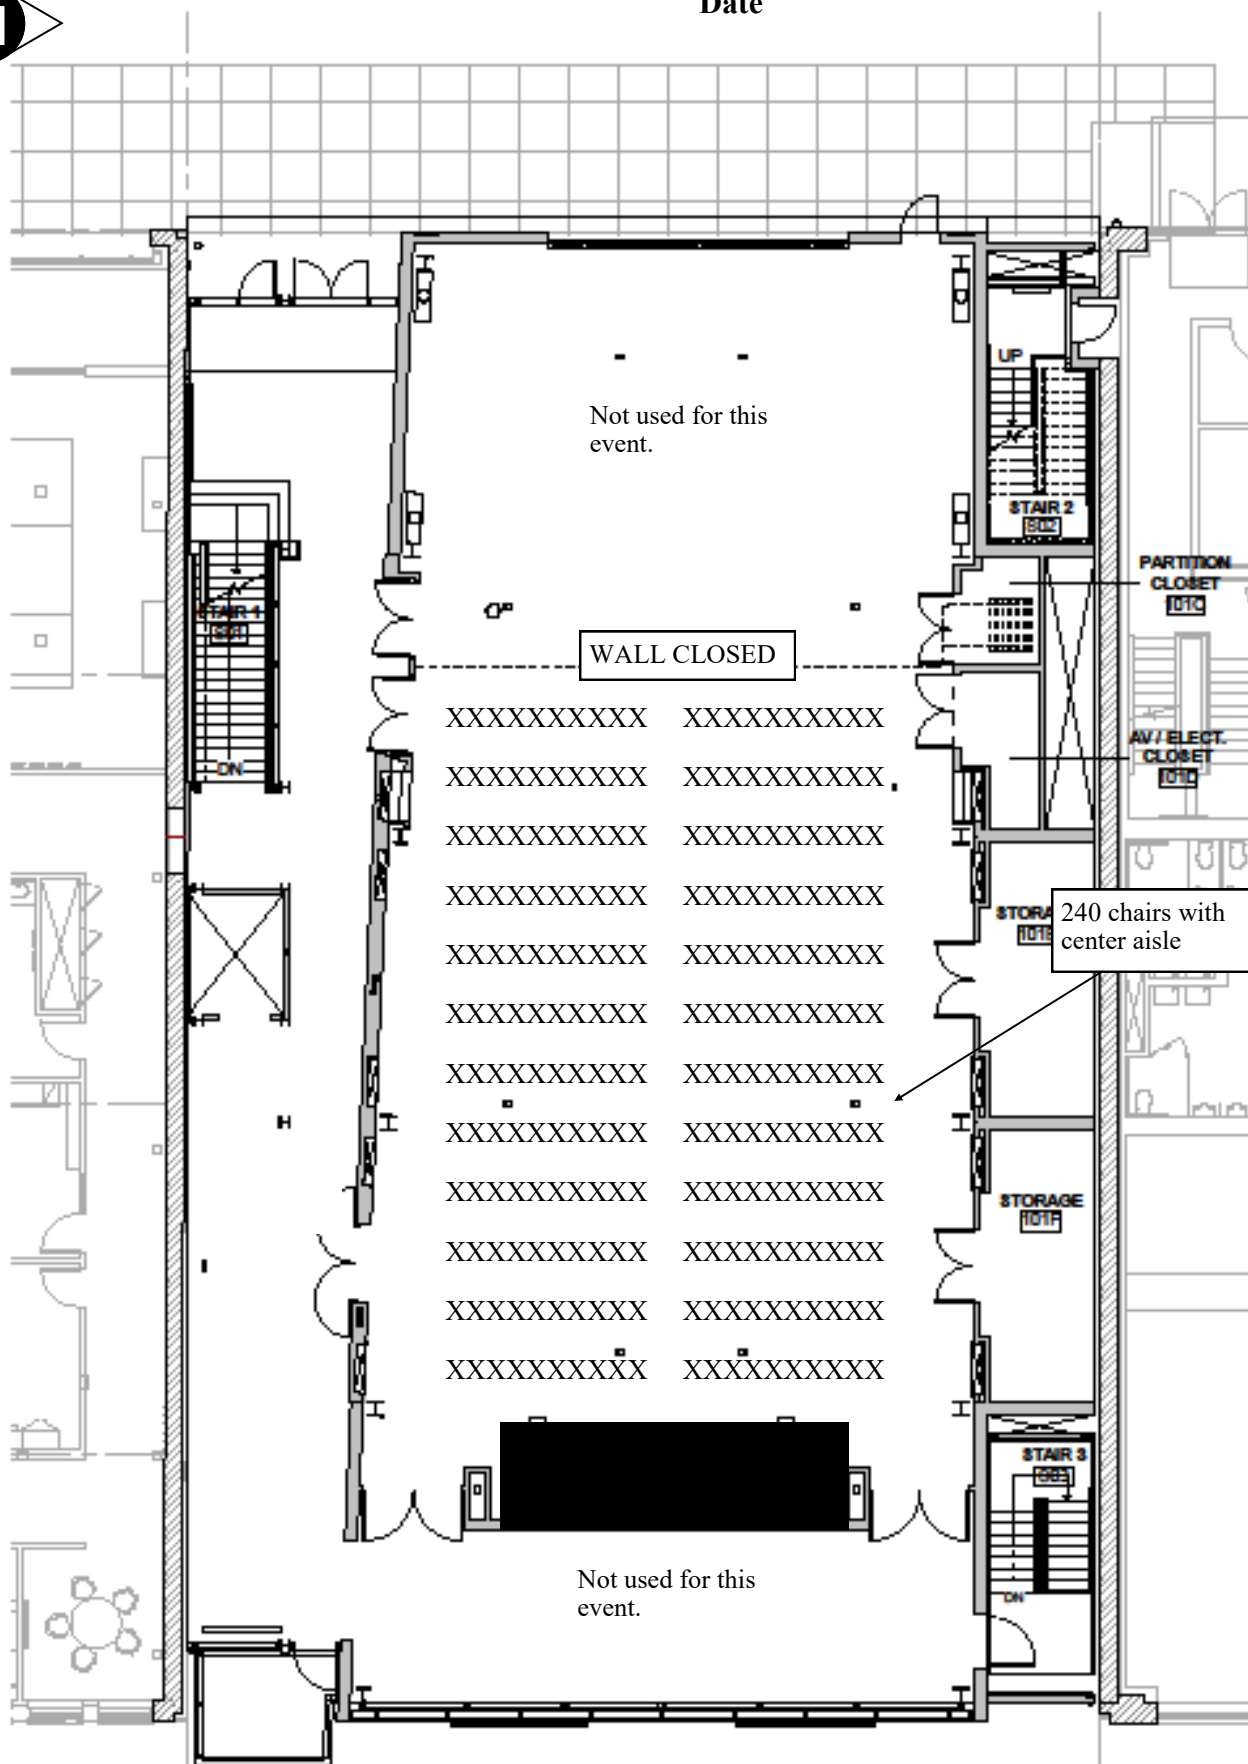

Event Name  
Date

● Bistro Tables

■ 6' Tables - 2 chairs max

○ Round tables — 10 chairs per table (though uncomfortable)