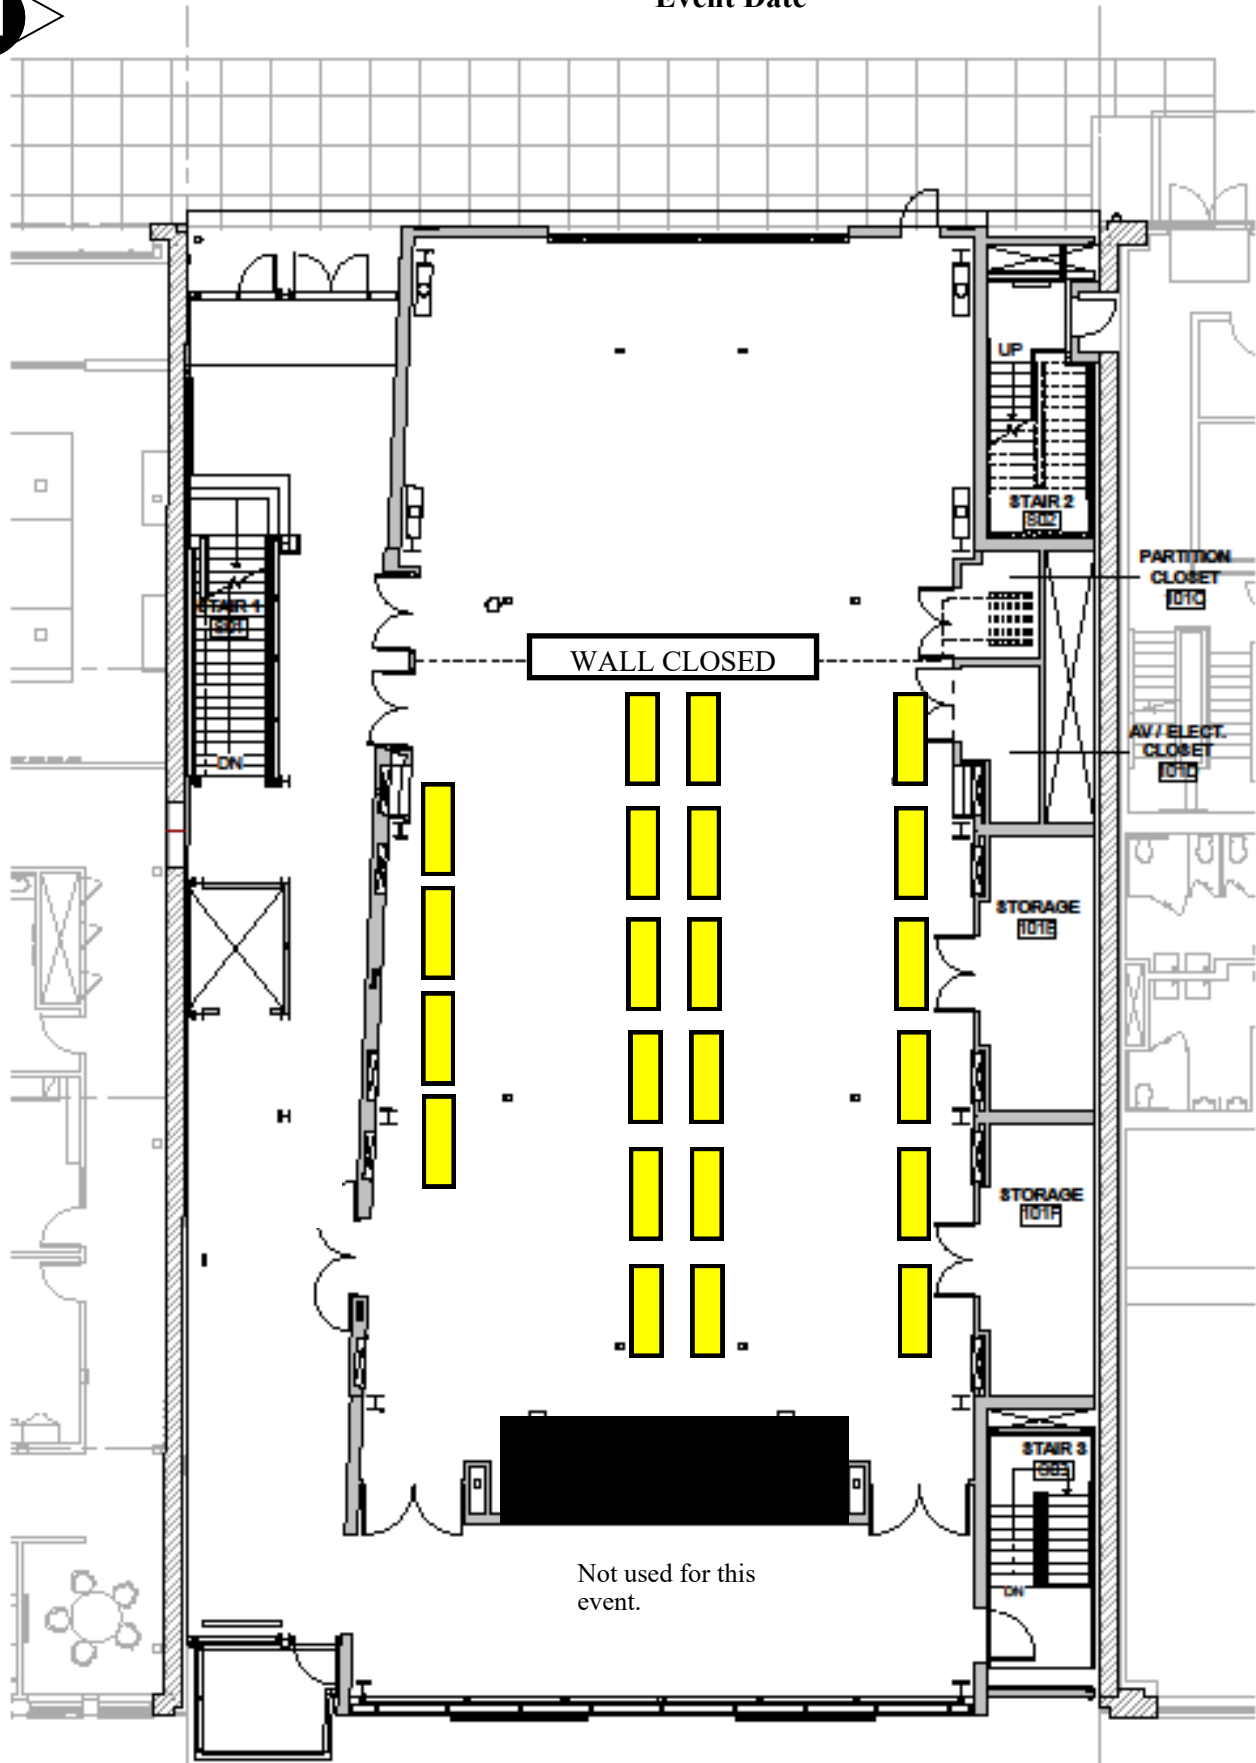

Event Name  
Event Date

● Bistro Tables

■ 6' Tables - 2 chairs

○ Round tables — 10 chairs max per table (though uncomfortable)