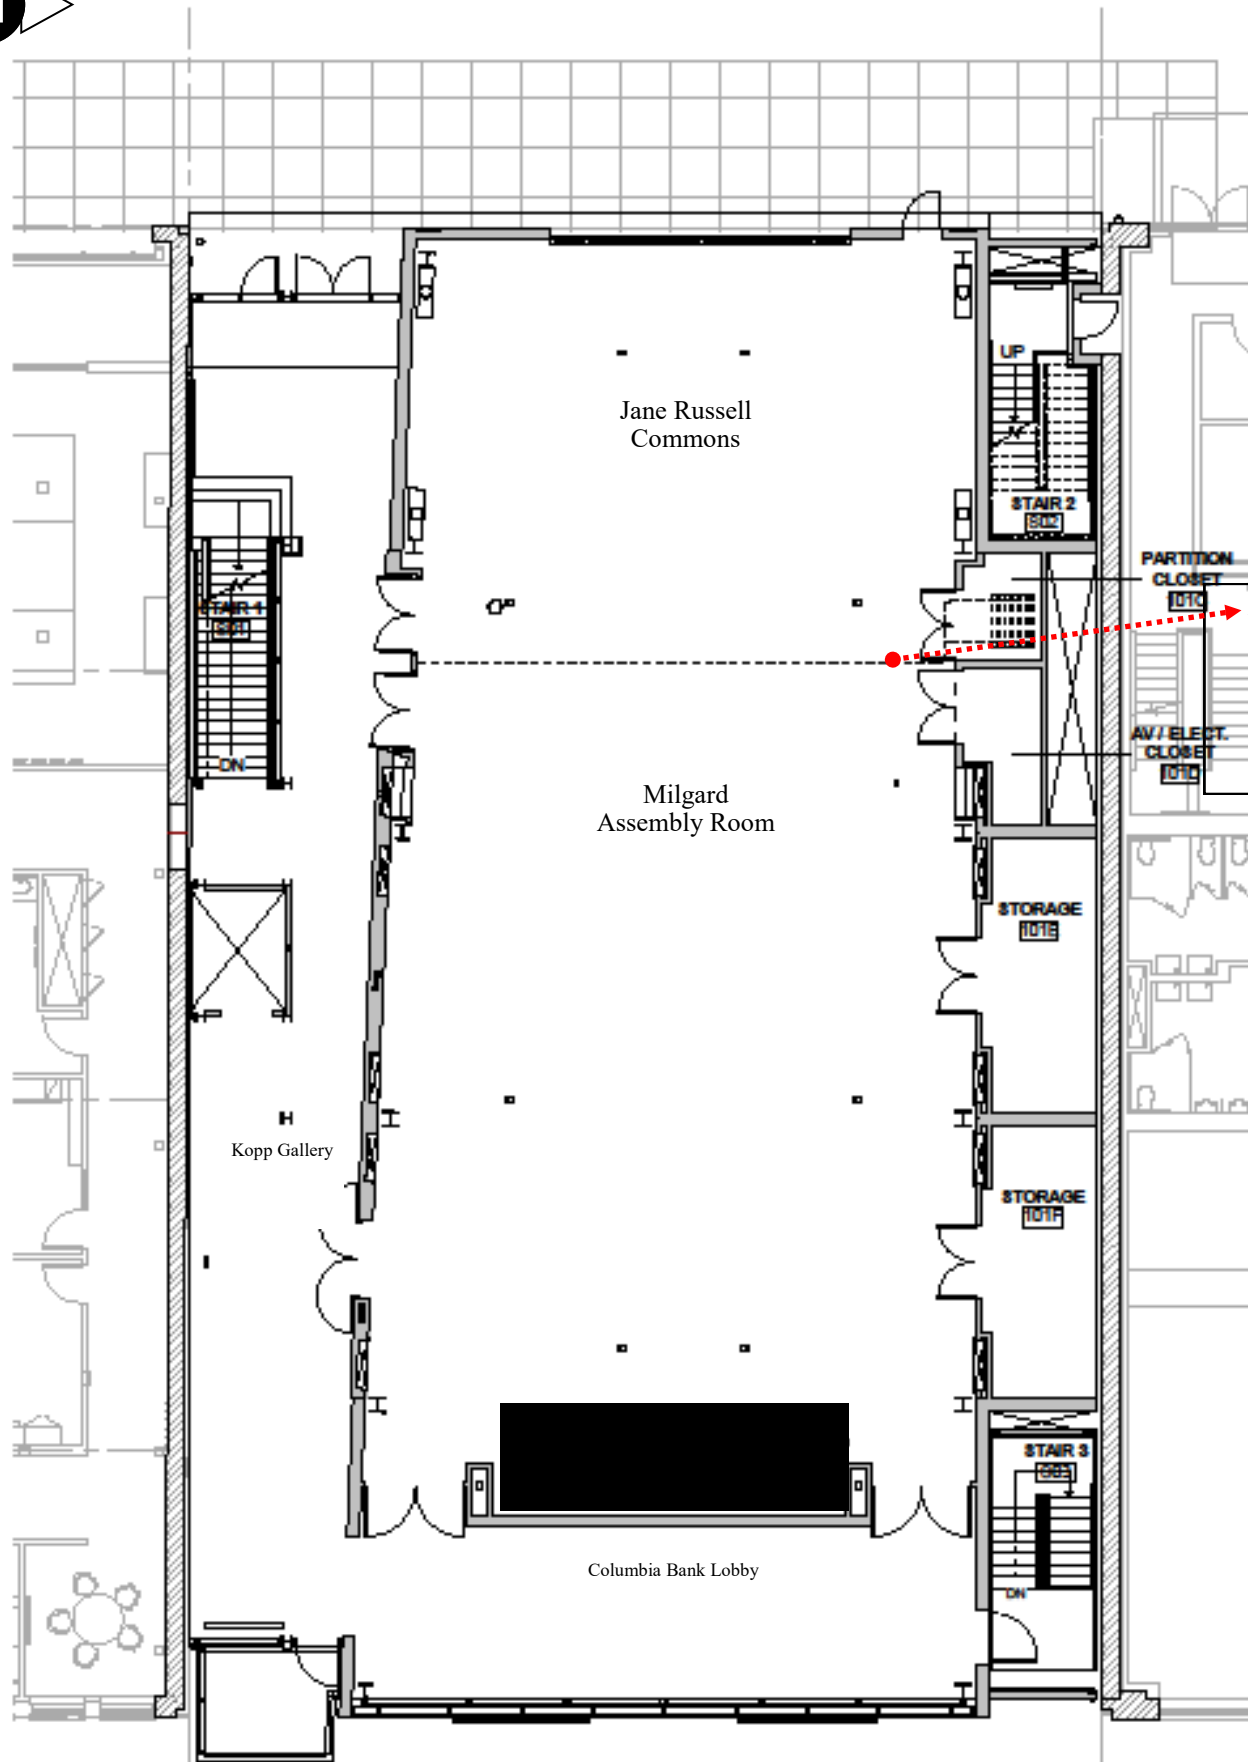

Event Name
Date

PARTITION CLOSET 101C
AV/ELECT. CLOSET 101E
Airwall divider (pick one):
Open
Closed

 Bistro Tables

 6' Tables —
How many chairs per table? (2 chairs max)

 Round tables —
How many chairs per table? (10 chairs max, though uncomfortable)