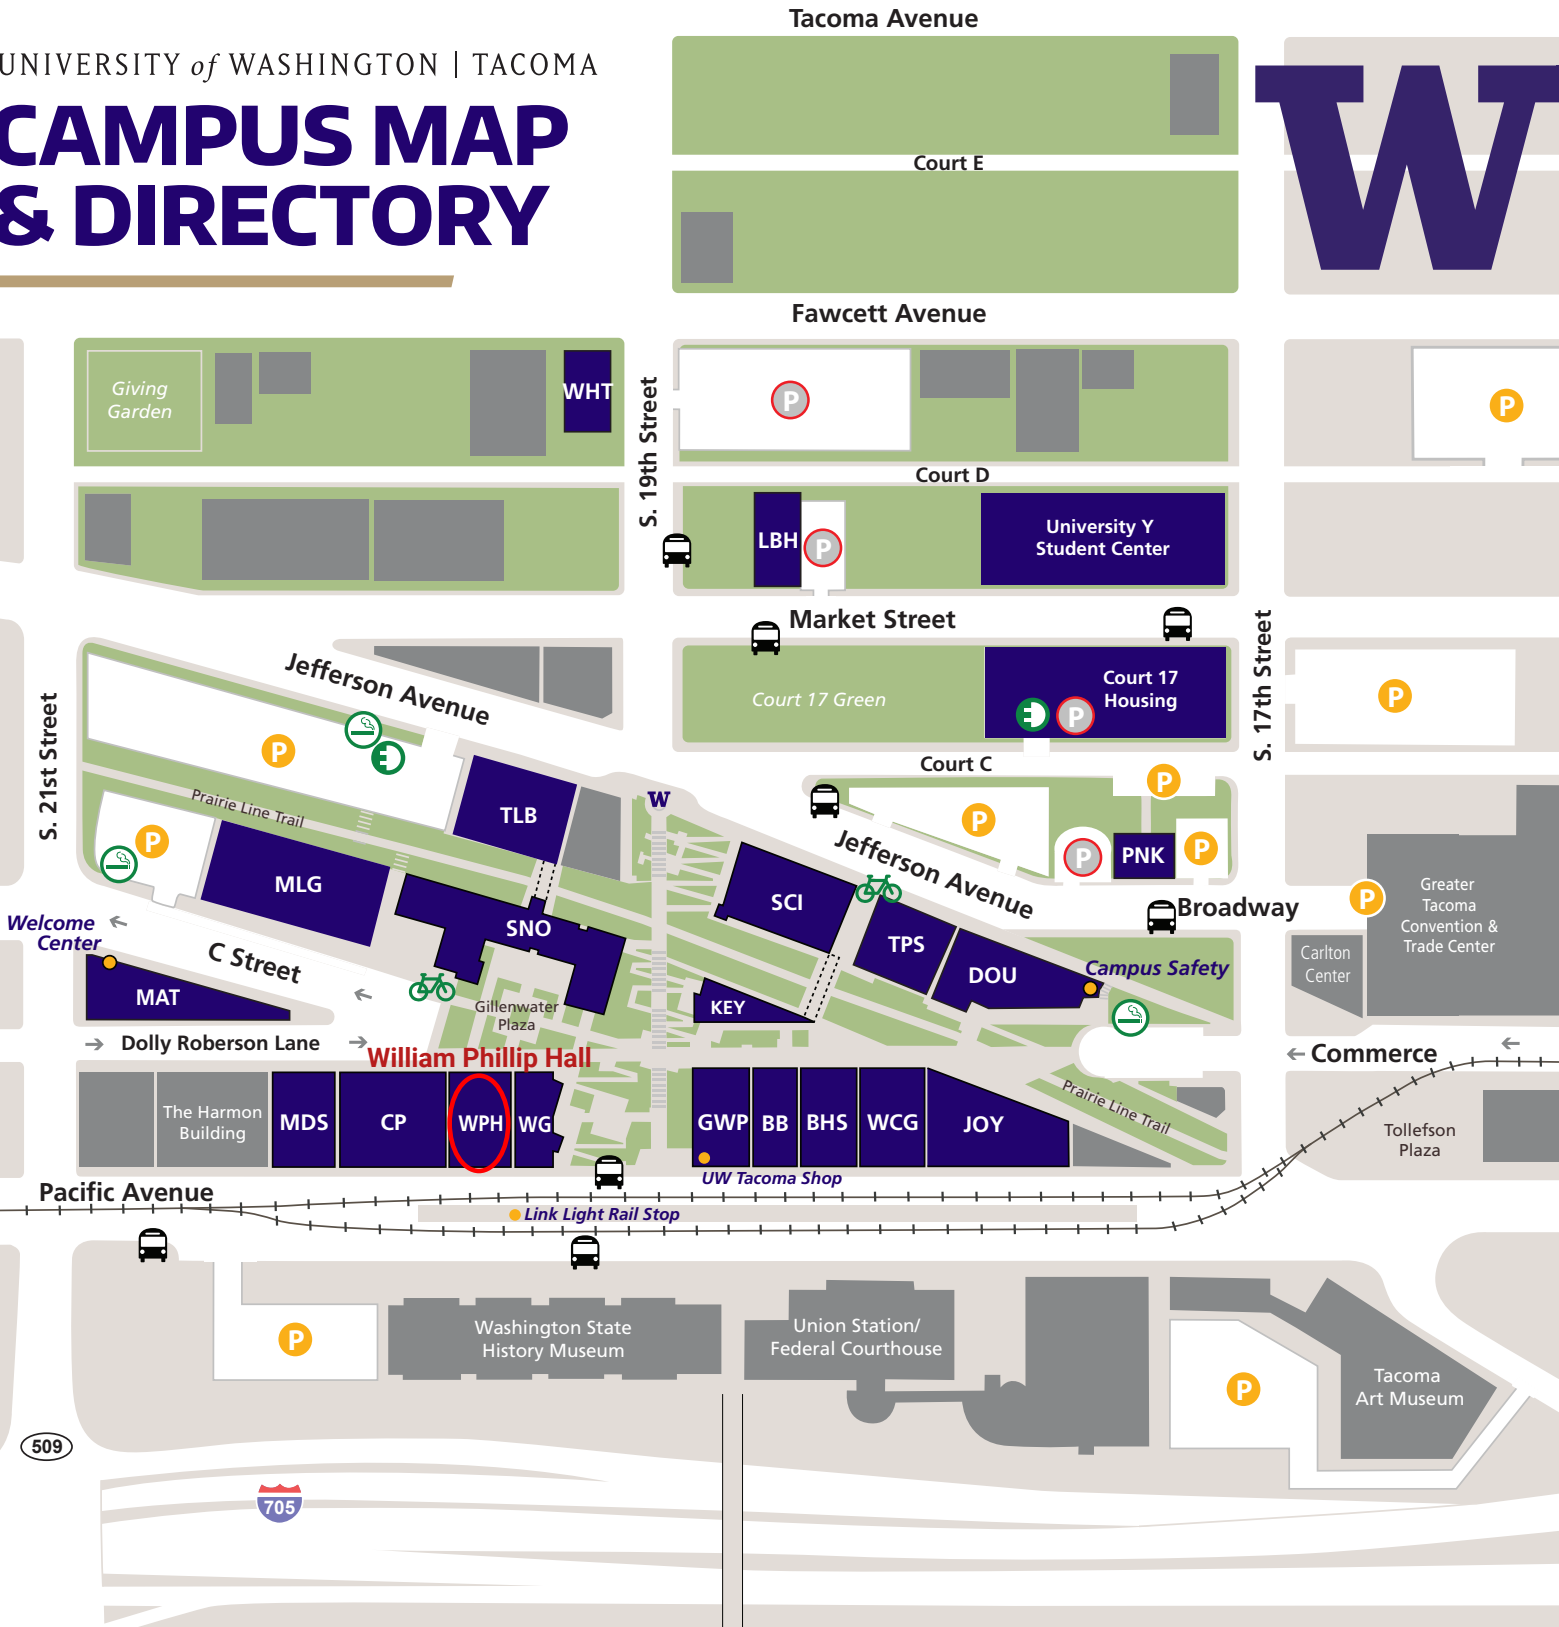

# CAMPUS MAP & DIRECTORY

- Hourly Pay Parking
- Permit Parking Only
- Bus stop EV Charging Station
- Bike Locker
- UW Tacoma is a non-smoking campus. Please help us maintain a healthy environment by smoking in designated areas only. This includes any kind of lighted pipe, cigar, cigarette, electronic cigarette, or any other lighted smoking equipment. WAC 478-136-030
- Skateboarding is prohibited on lawns, benches, stairs, hand rails, loading ramps, sculptures and inside buildings. Skateboarders must dismount and walk in areas designated as walk zones during regular class hours. WAC 516-15-045

Thea Foss Waterway