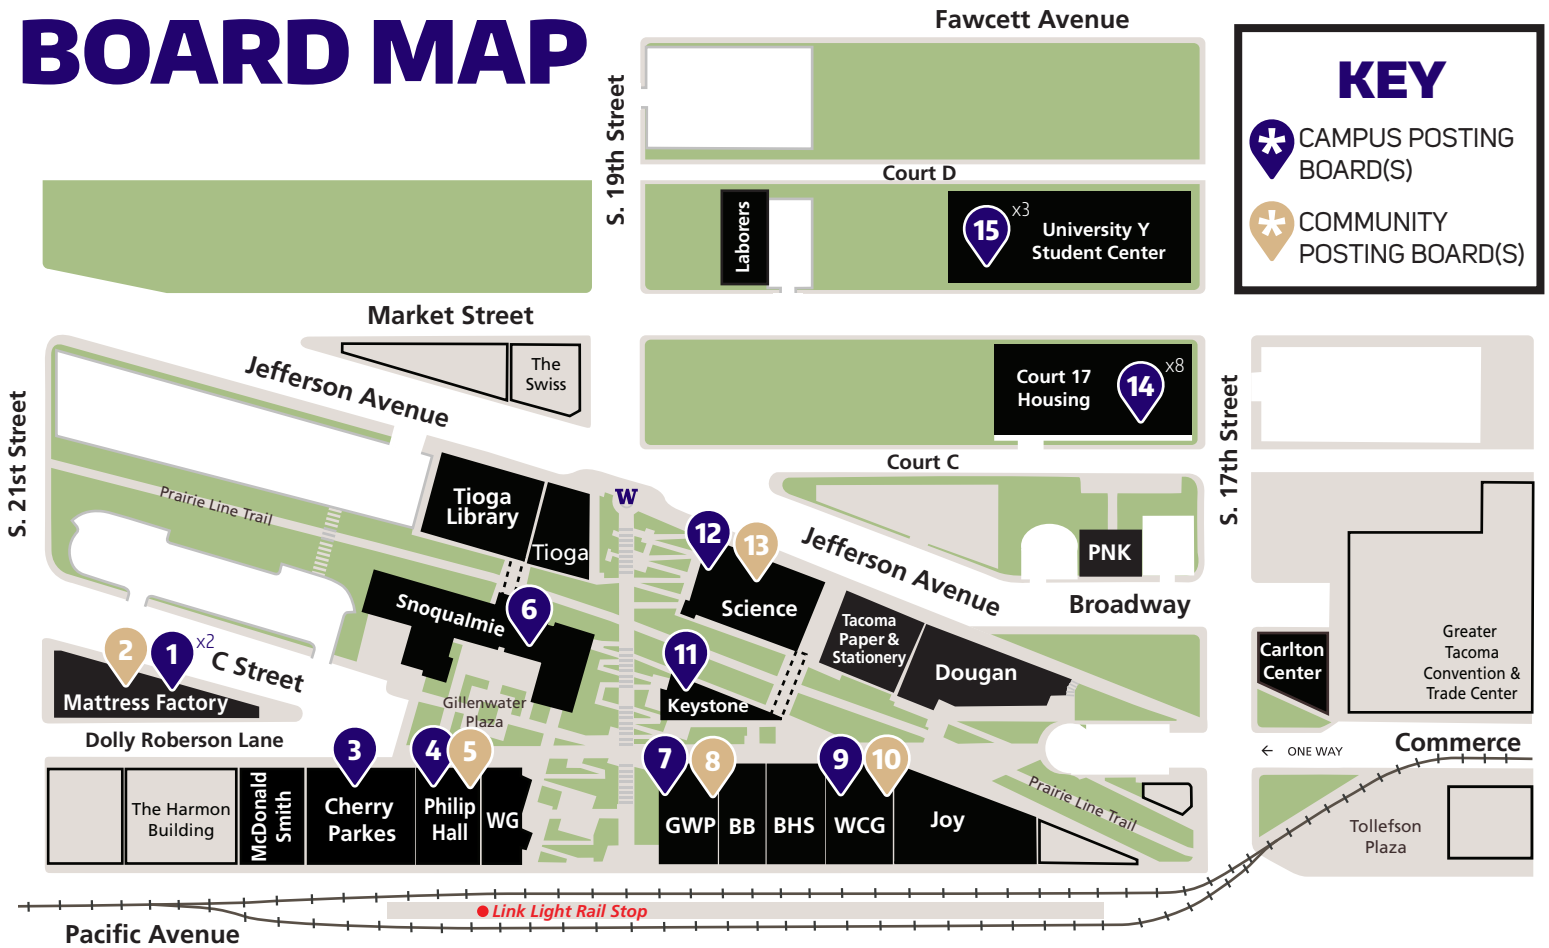

CAMPUS BULLETIN BOARD MAP

CAMPUS BOARDS

21 TOTAL

- 1 MATTRESS FACTORY:**
 - Dawg House Student Lounge (1 board)
 - 1st Floor Hallway (1 board - student groups only)
- 3 CHERRY PARKES:**
 - 1st Floor Lobby (1 board)
 - 1st Floor Hallway by CP 105 (1 board)
- 4 WILLIAM PHILIP HALL:** 1st Floor Lobby (1 board)
- 6 SNOQUALMIE:** 1st Floor North Staircase (1 board)
- 7 GWP:** 1st Floor Main Entrance (1 board)
- 9 WCG:** 1st Floor Lobby by WCG 102 (1 board)
- 11 KEYSTONE:** 1st Floor Main Lobby (1 board)
- 12 SCIENCE:** 1st Floor Main Entrance (1 board)
- 14 COURT 17:** Bring to Front Desk - staff will post (8 boards)
- 15 UNIVERSITY Y:** Bring to UWY 107 - staff will post (3 boards)

COMMUNITY BOARDS

5 TOTAL

- 2 MATTRESS FACTORY:** 1st Floor Hallway (1 board)
- 5 WILLIAM PHILIP HALL:** 1st Floor Lobby (1 board)
- 8 GWP:** 1st Floor Main Entrance (1 board)
- 10 WCG:** 1st Floor Lobby by WCG 102 (1 board)
- 13 SCIENCE:** 1st Floor Main Entrance (1 board)

Campus and community postings are only permitted on the boards listed on this map. All other boards are reserved for specific uses and are not open for posting.

All **STUDENT** and **COMMUNITY** postings must be approved and stamped by the Center for Student Involvement, located in UWY Room 107, prior to posting.